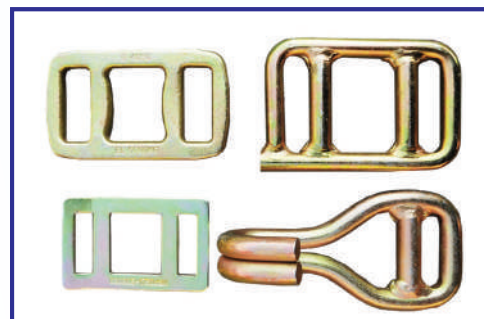

XW-50

Apply Strap: Polyester Strap (Cord Strap)

Weight : 2.35

Specification: 13-50 mm

Locking Method: Metal Buckle

Dimensions: L130*H360*W150*

Heavy Duty Range

**MANUAL TENSIONER
& SEALER**

**H19/ J19/
C380**

**PET STRAP
DISPENSER**

H405

**PP STRAP
DISPENSER**

P201

**RATCHET LASHING
TOOL**

CORD STRAP

CORD STRAP BUCKLE

POLYESTER WEBBING BELT

POLYESTER WEBBING BUCKLE